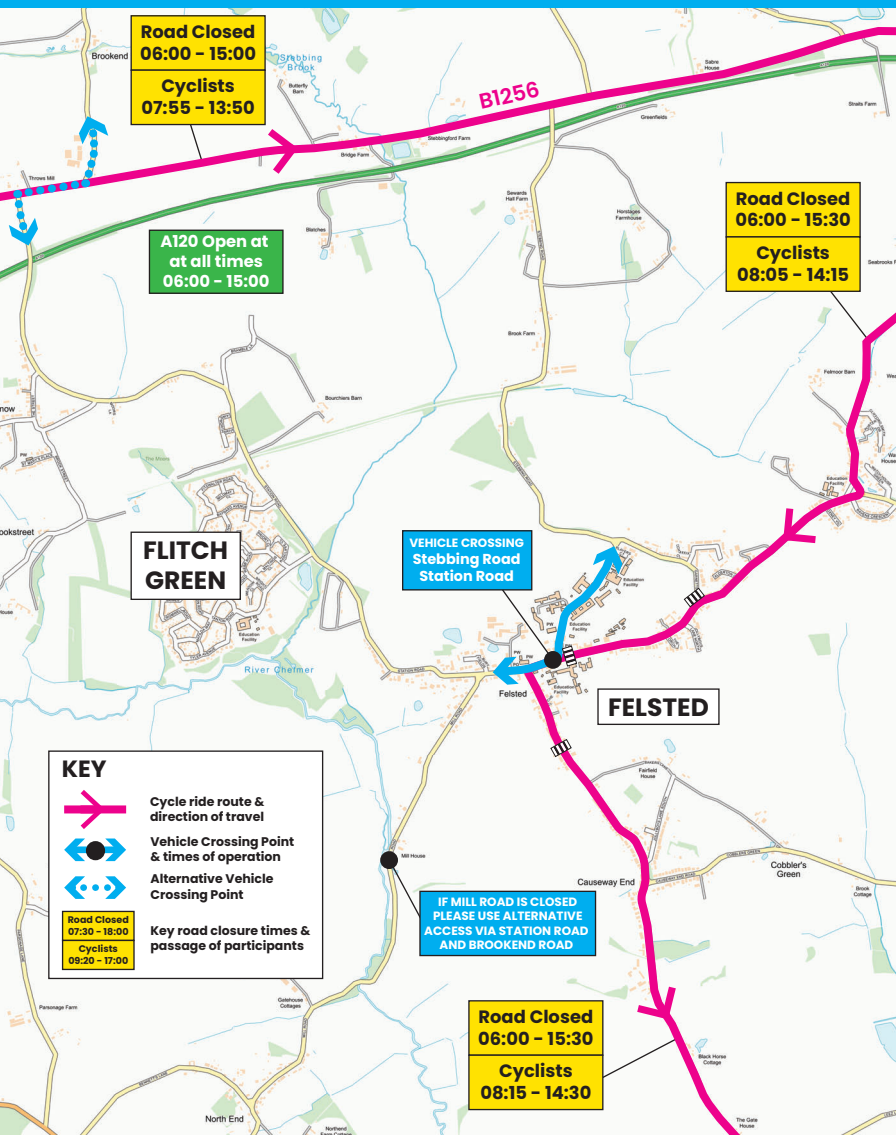

Felsted - Community Access Plan - Sunday 26 May 2024

Find out more visit ridelondon.co.uk