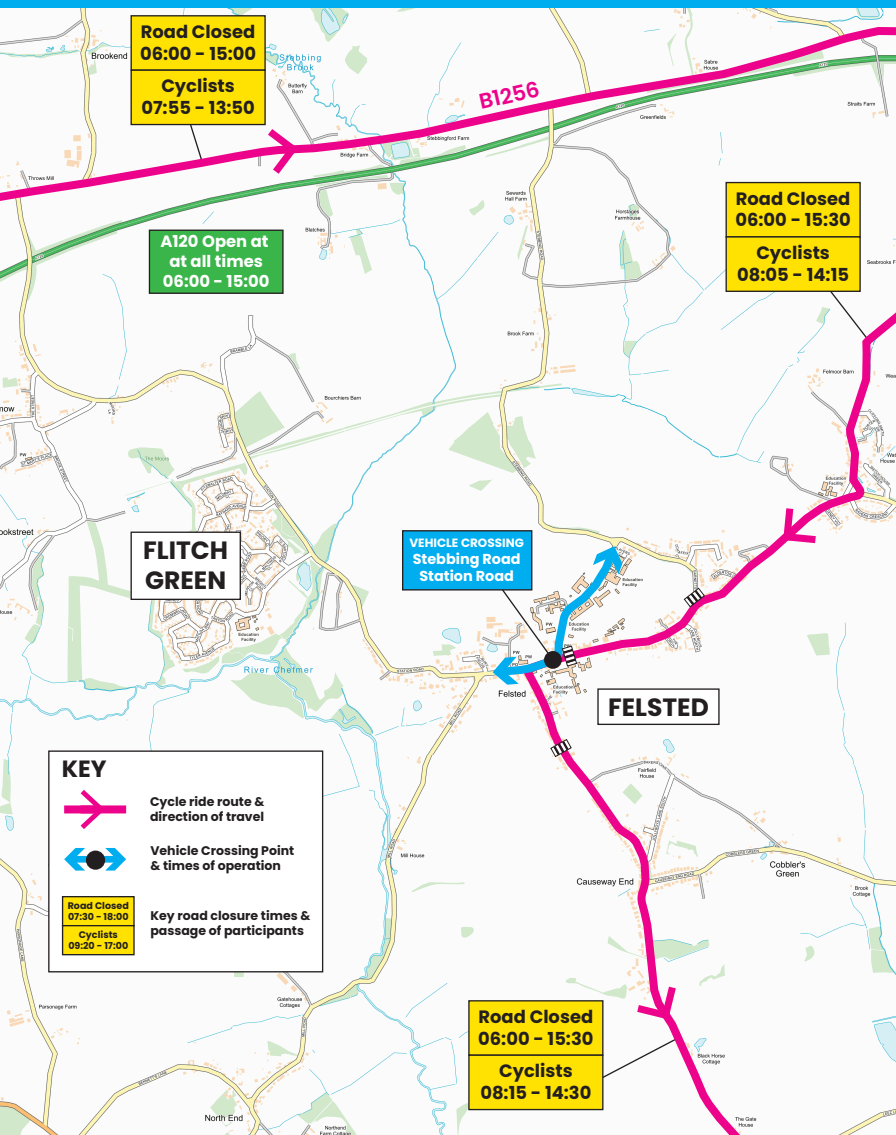

Felsted - Community Access Plan - Sunday 26 May 2024

Road Closed
06:00 - 15:00

Cyclists
07:55 - 13:50

**A120 Open at
all times**
06:00 - 15:00

Road Closed
06:00 - 15:30

Cyclists
08:05 - 14:15

**FLITCH
GREEN**

**VEHICLE CROSSING
Stebbing Road
Station Road**

FELSTED

KEY

-  **Cycle ride route & direction of travel**
-  **Vehicle Crossing Point & times of operation**
-  **Key road closure times & passage of participants**

Road Closed
07:30 - 18:00

Cyclists
09:20 - 17:00

Road Closed
06:00 - 15:30

Cyclists
08:15 - 14:30