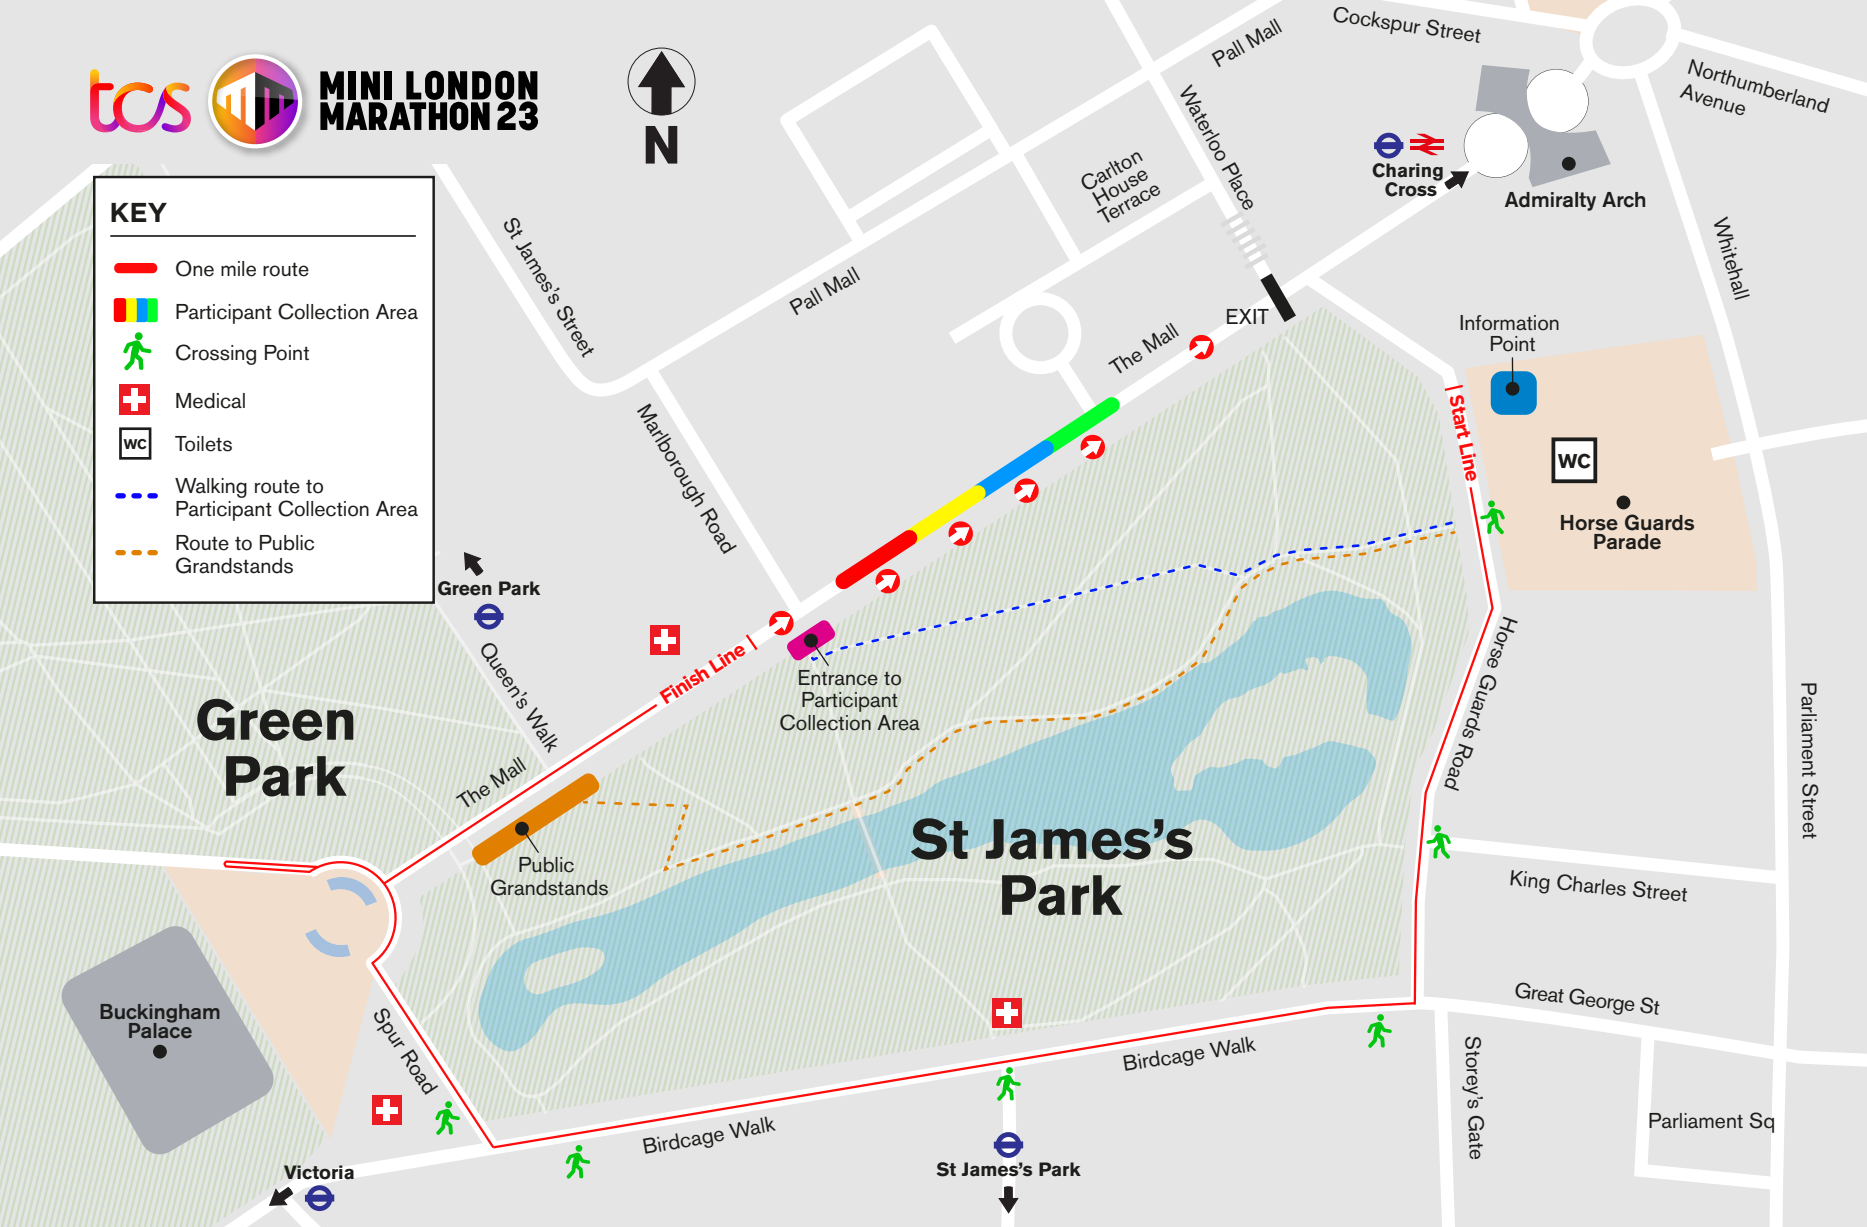

MINI LONDON MARATHON 23

KEY

- One mile route
- Participant Collection Area
- Crossing Point
- Medical
- Toilets
- Walking route to Participant Collection Area
- Route to Public Grandstands

Green Park

St James's Park

Buckingham Palace

Victoria

St James's Park

Horse Guards Parade

Parliament Sq

Birdcage Walk

Birdcage Walk

Great George St

King Charles Street

Storey's Gate

Parliament Street

Whitehall

Northumberland Avenue

Charing Cross

Admiralty Arch

Pall Mall

Waterloo Place

Carlton House Terrace

Pall Mall

Marlborough Road

St James's Street

Green Park

Queen's Walk

The Mall