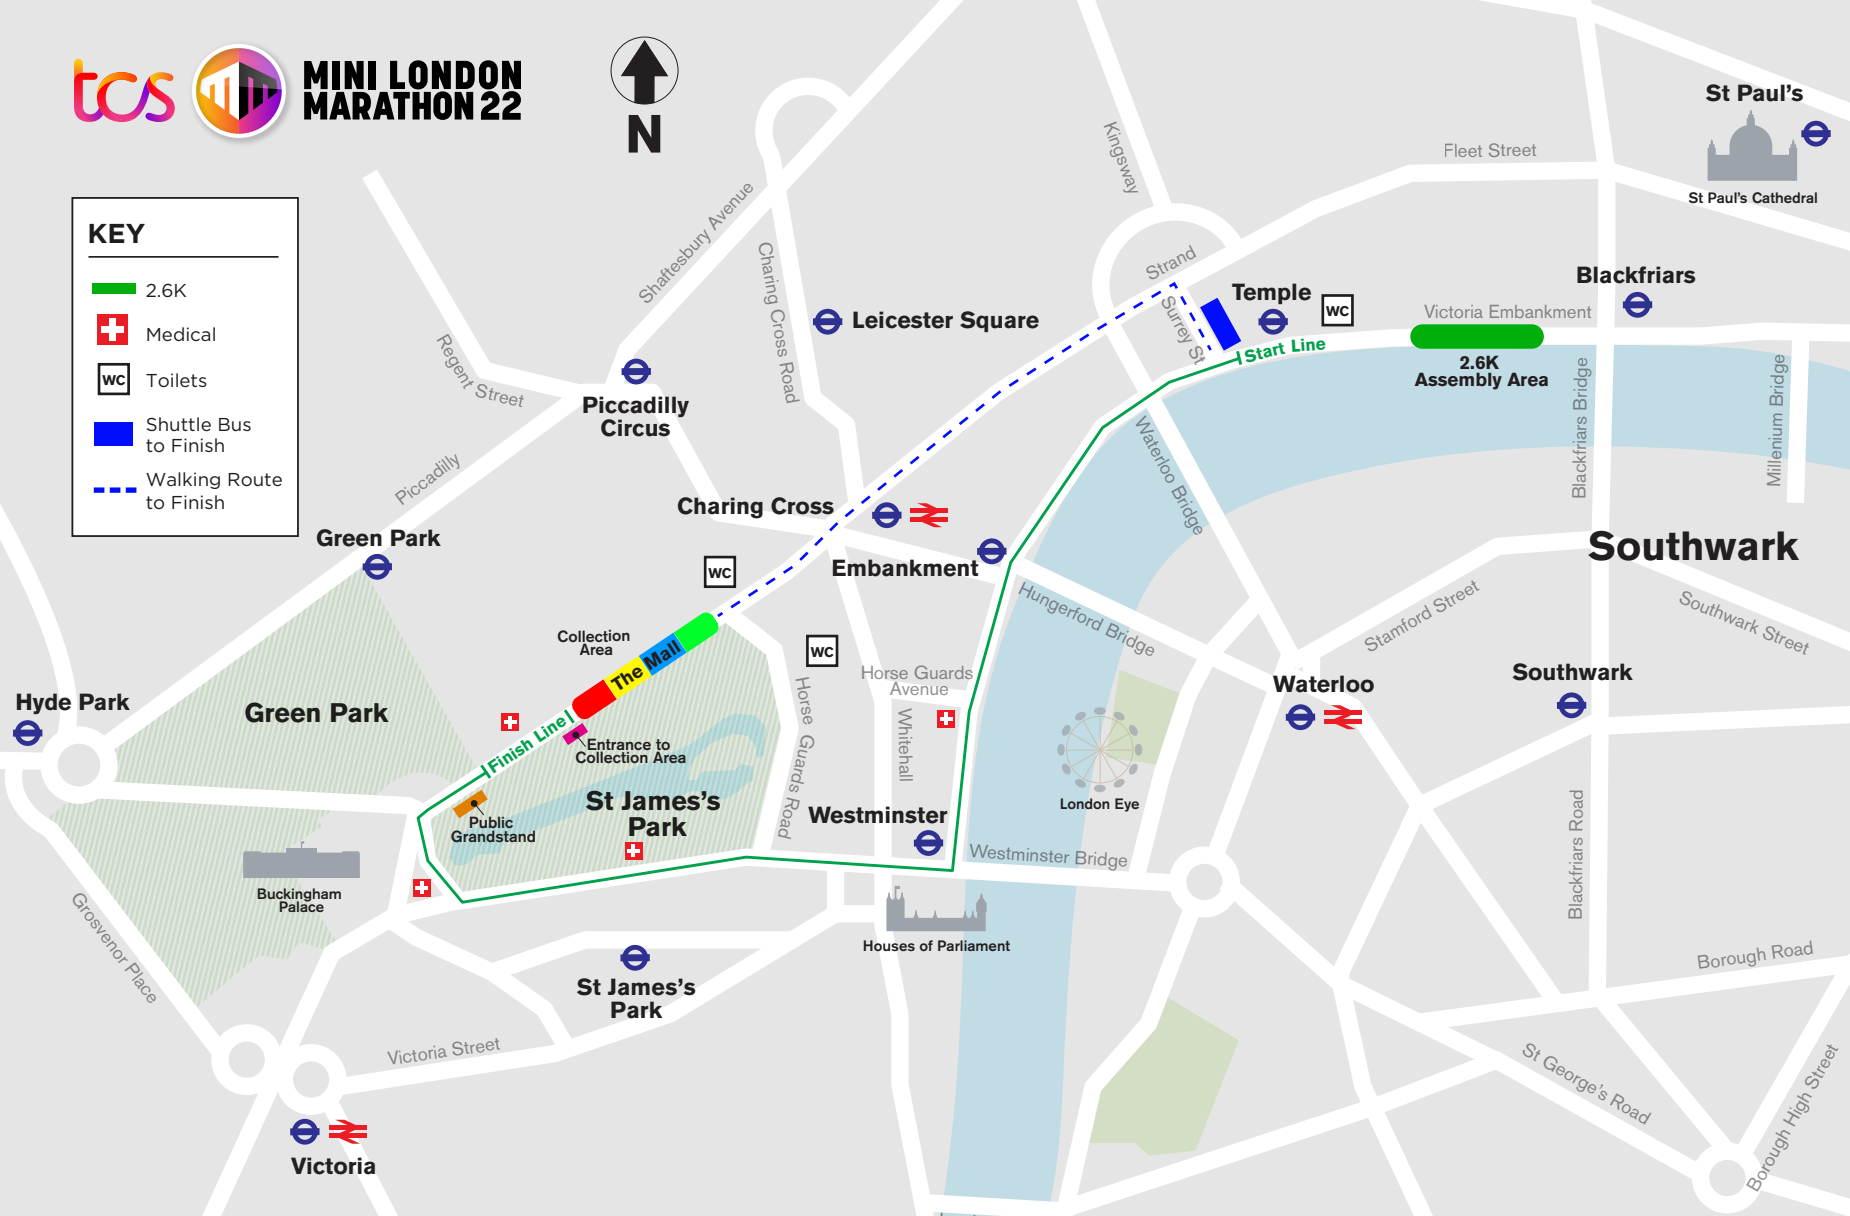

MINI LONDON MARATHON 22

KEY

- 2.6K
- Medical
- Toilets
- Shuttle Bus to Finish
- Walking Route to Finish

Blackfriars

2.6K Assembly Area

Southwark

Southwark

Westminster

St James's Park

Victoria