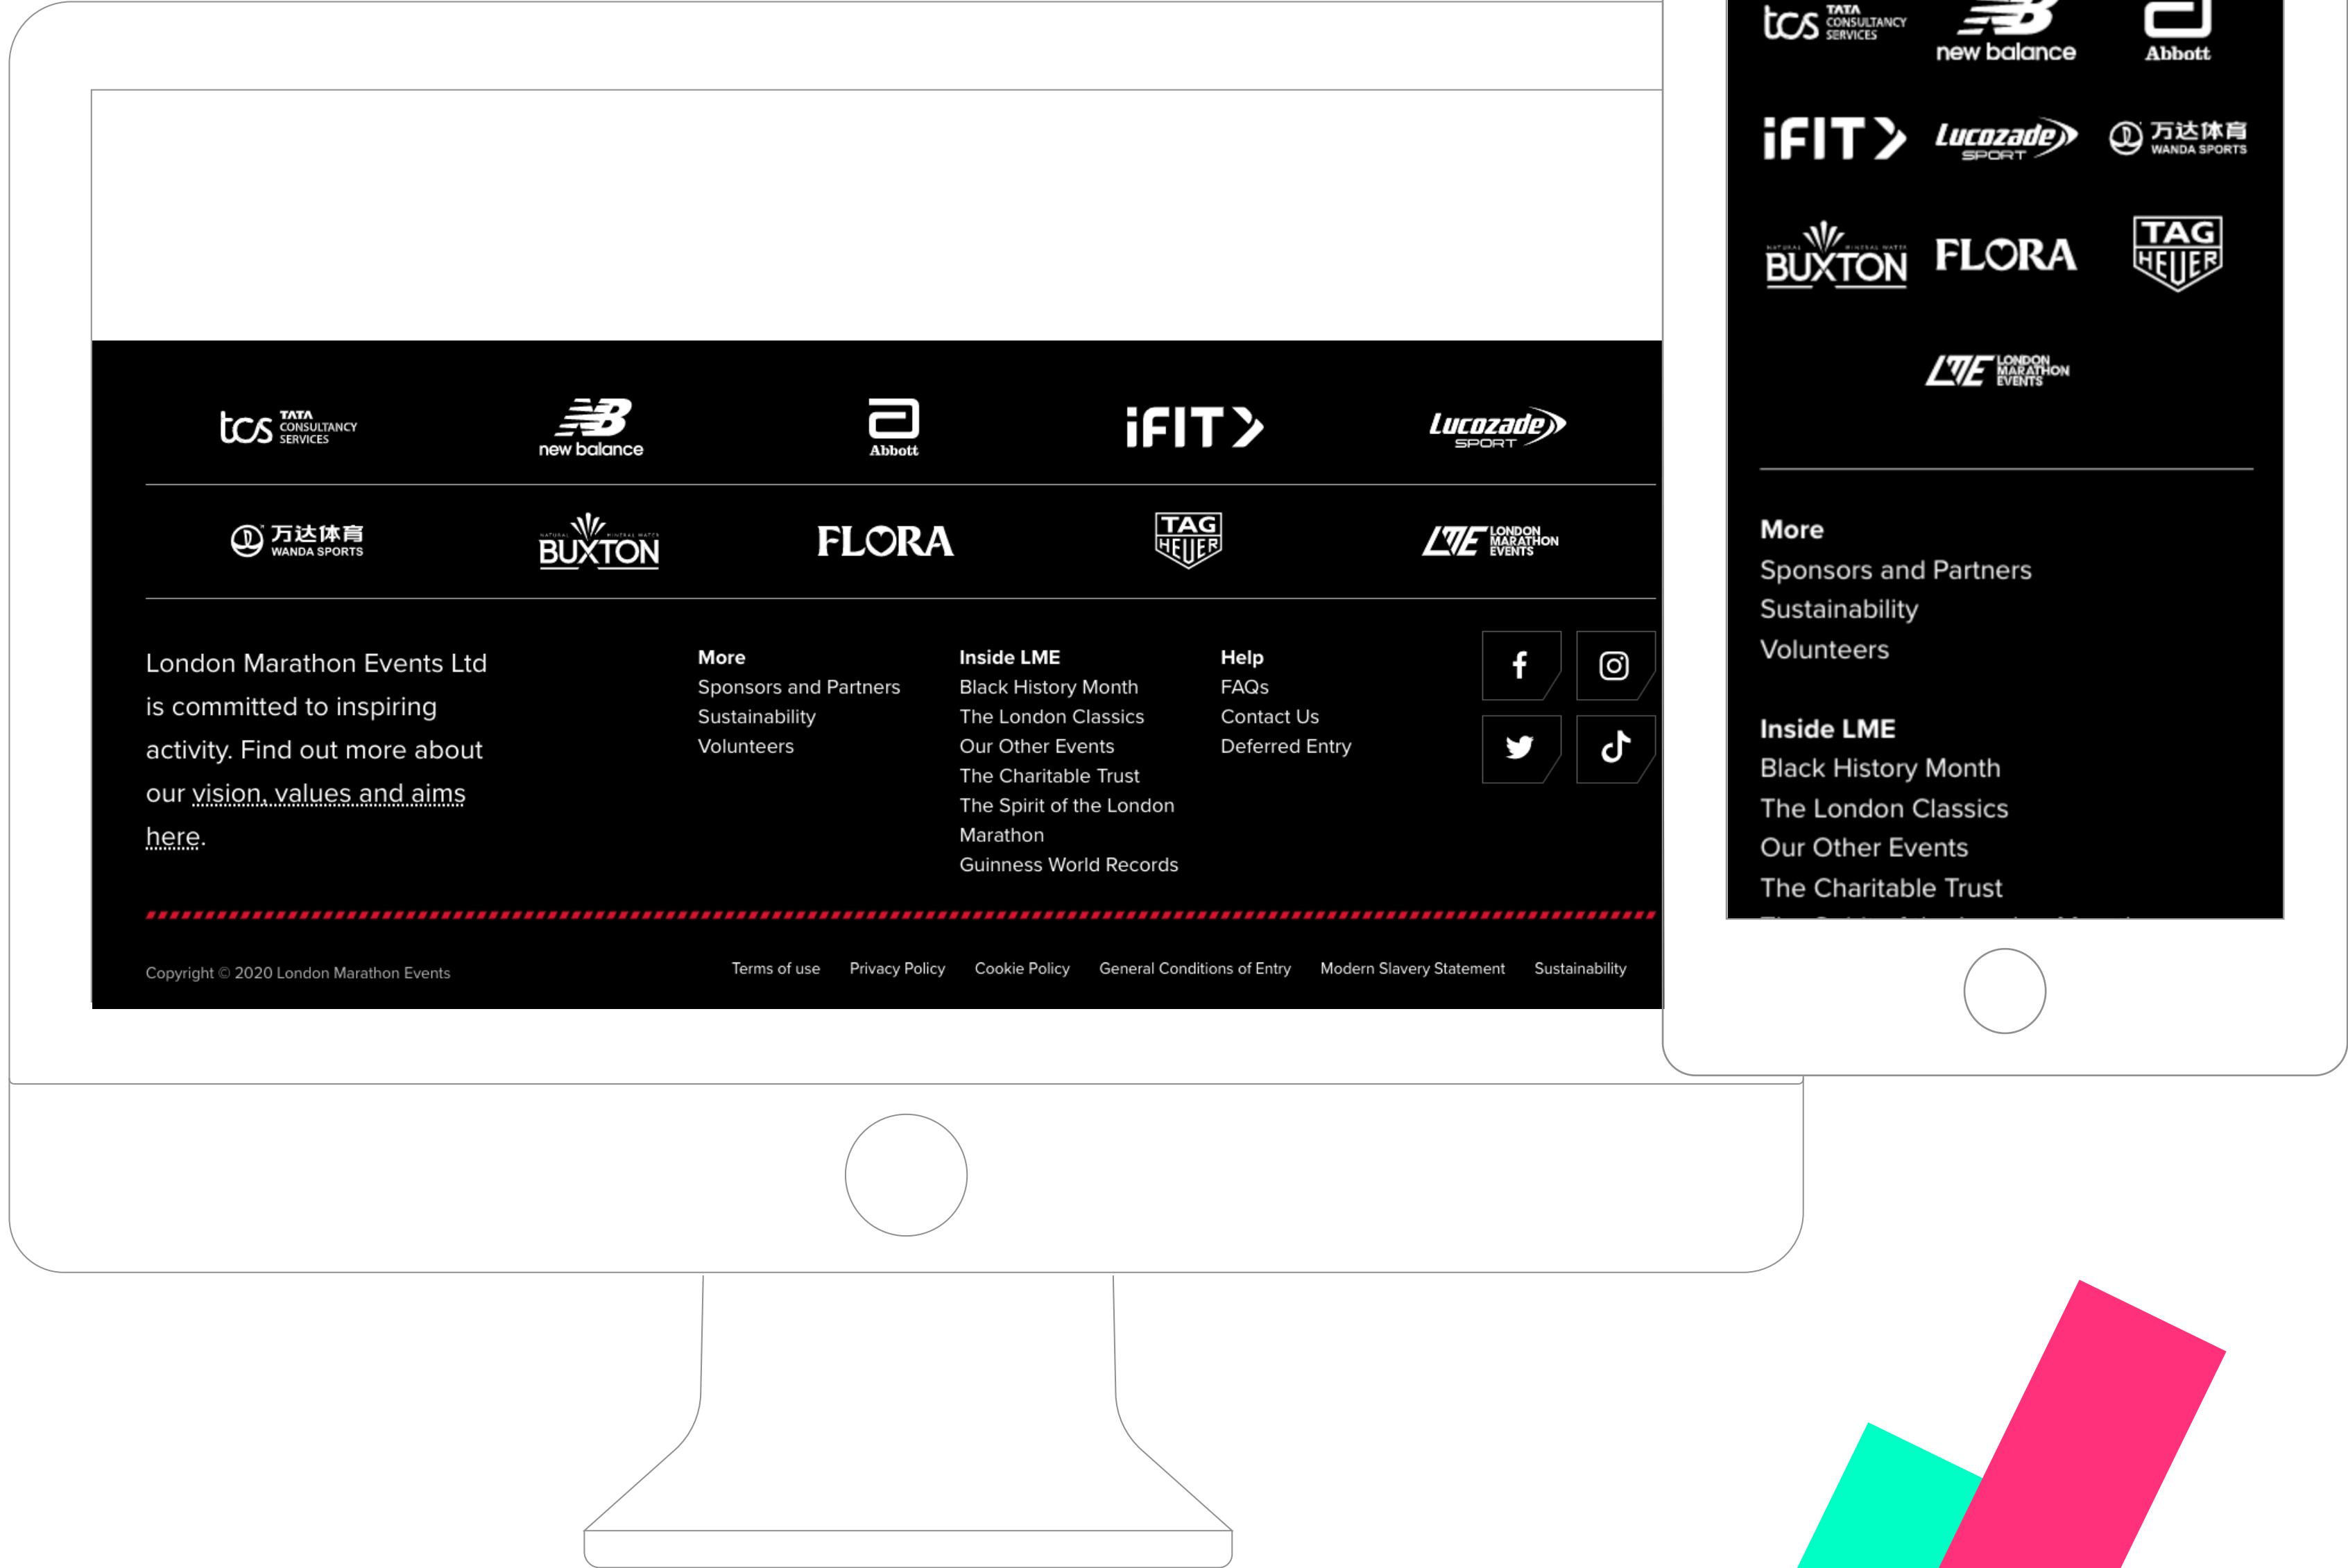

Site footer

All result pages will include the site footer as standard.

Specs

Logo	
Format	White out SVG

Link	
URL	Link through to company homepage