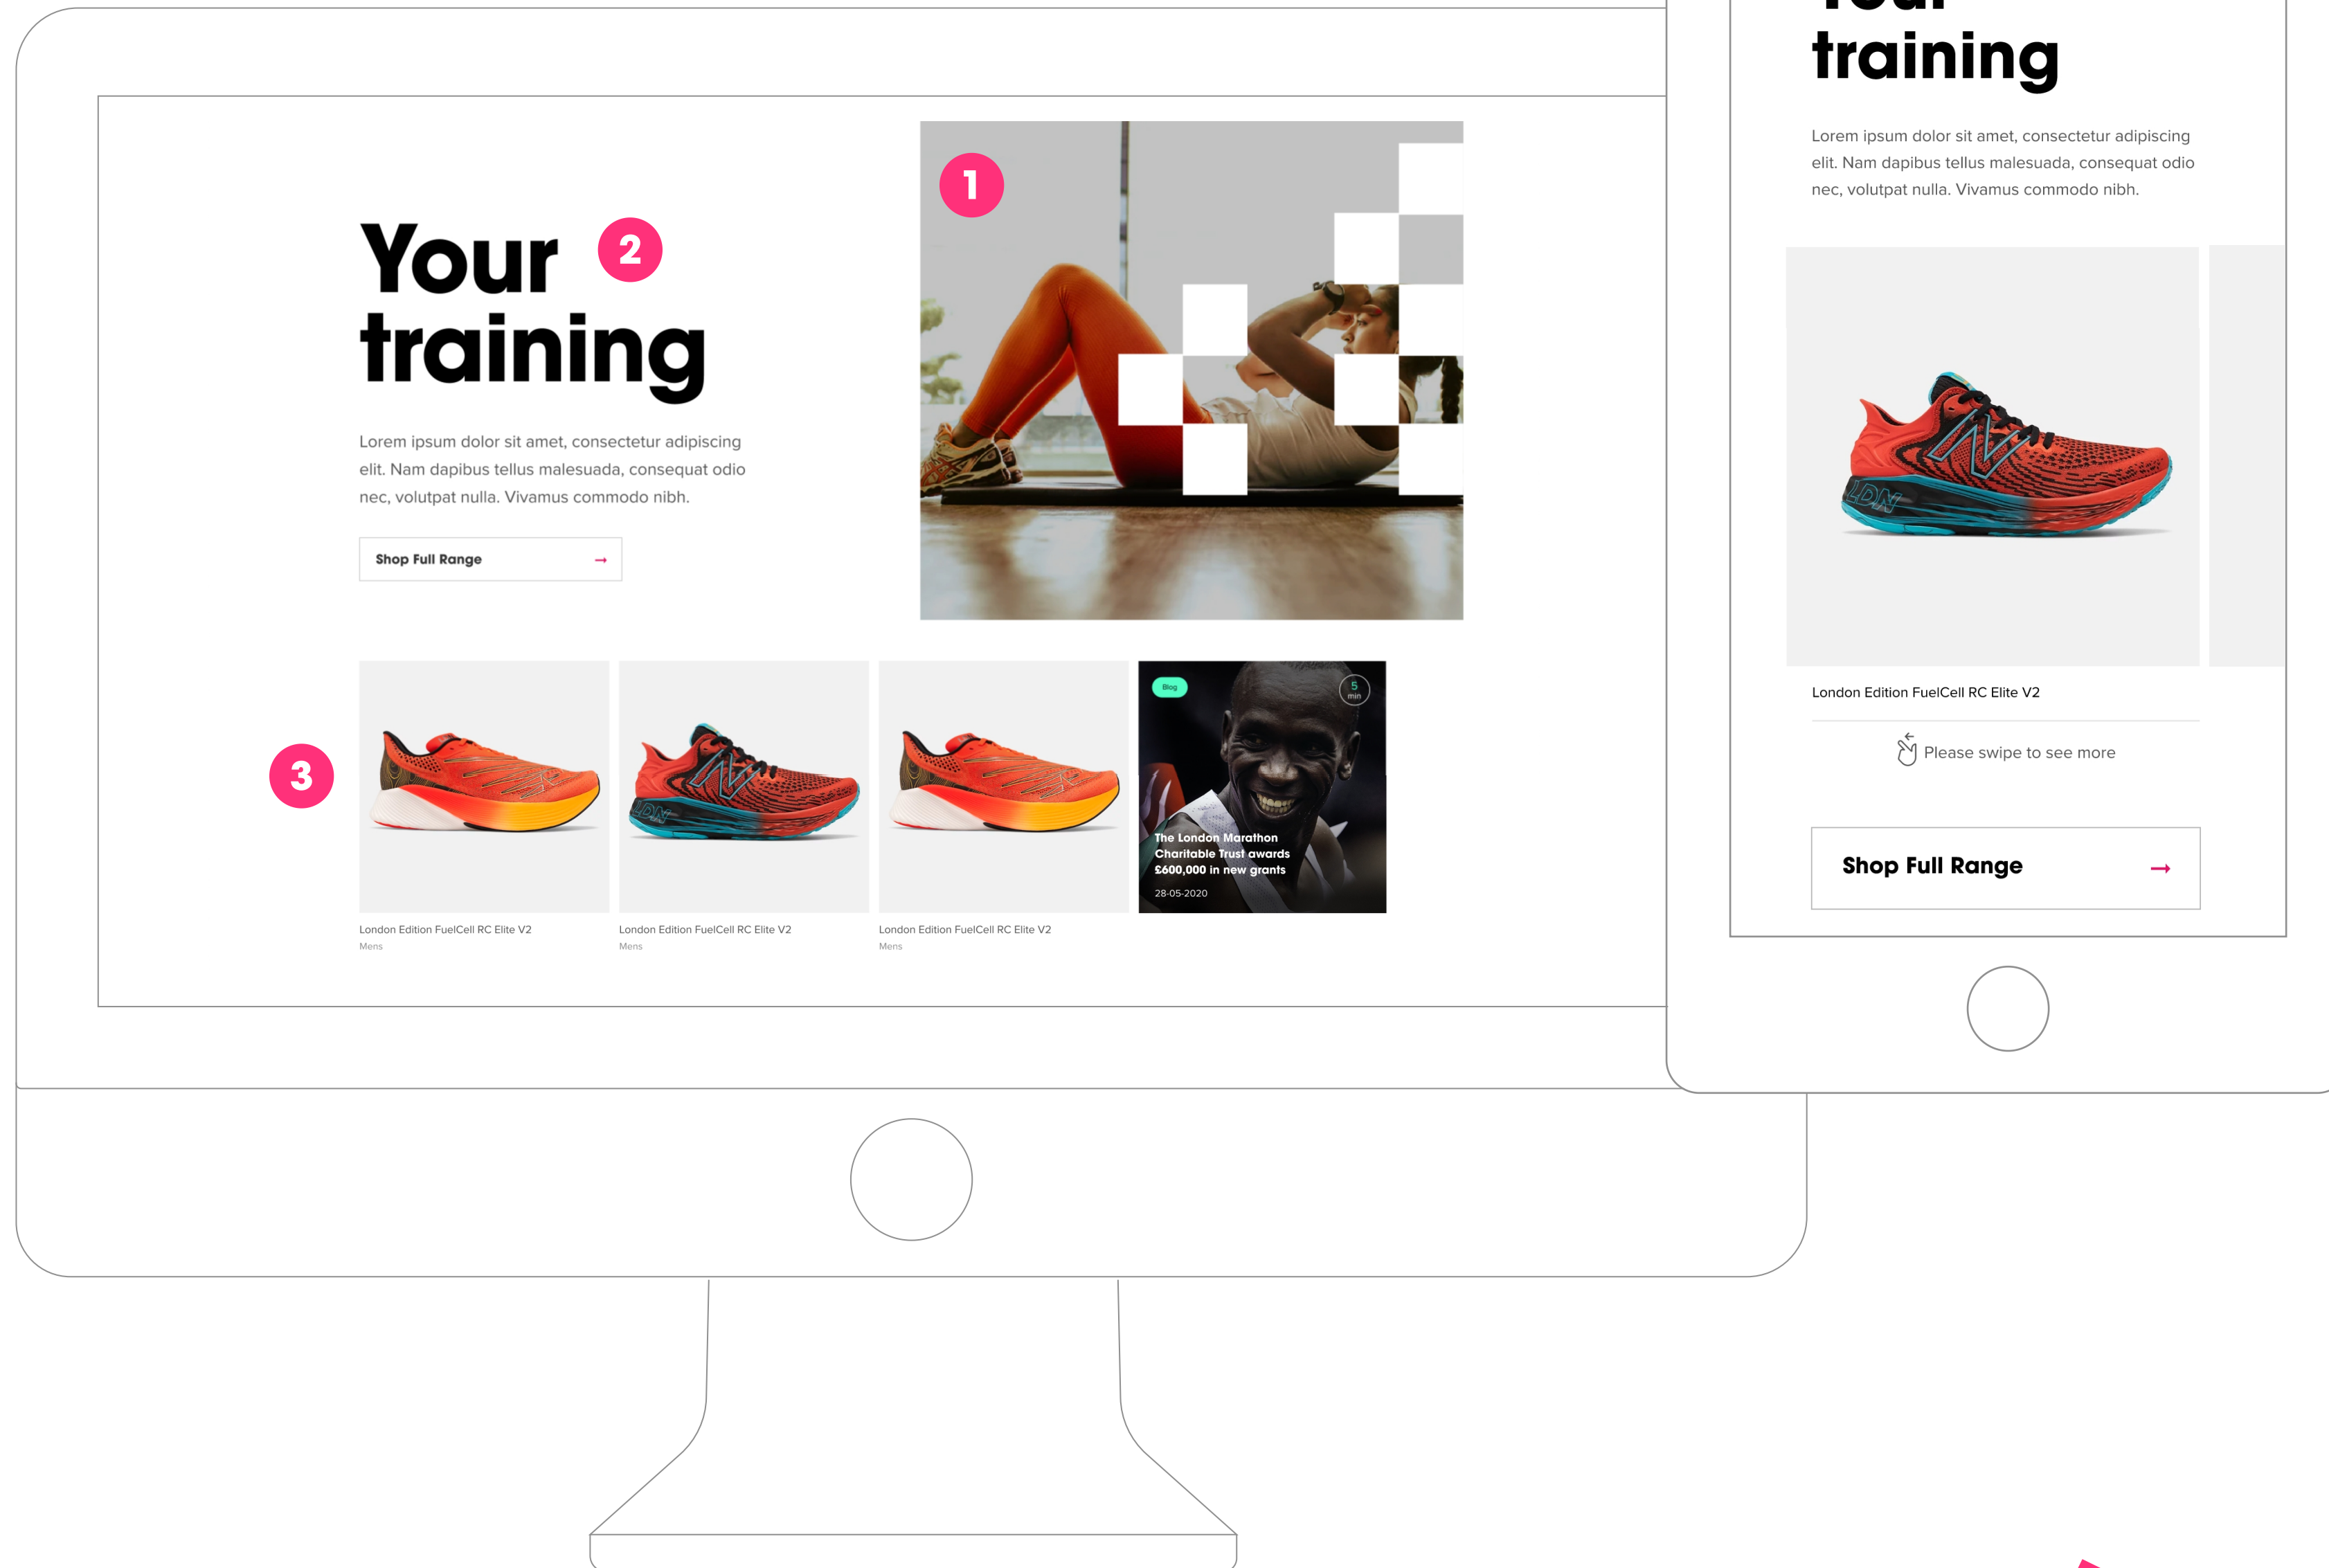

Training block

Reserved for official clothing partner.

Specs

1 Section image

This can be a background image OR Ambient video

Ambient video

Looping video content
Ideally be no longer than 10-12 seconds
No audio or text
16:9 aspect ratio
MP4 format
Doesn't display on mobile

Static image

16:9 aspect ratio
JPEG or PNG
No overlaid text
Doesn't display on mobile

2 Title section

Title

Titles should be short and snappy
(10-20 characters) i.e. Your training

Description

No more than 3 lines

CTA

Please supply:
Link text & Link URL

3 Product section

Max 4 cards. These can either be 'product' or 'article' cards

Product card

Please supply:
Main image (1:1 aspect ratio)
Hover image (1:1 aspect ratio)
Product title
Product category
Product URL

Article card

If you wish to feature an article on our website to link to from this section, please request specs for article pages separately.