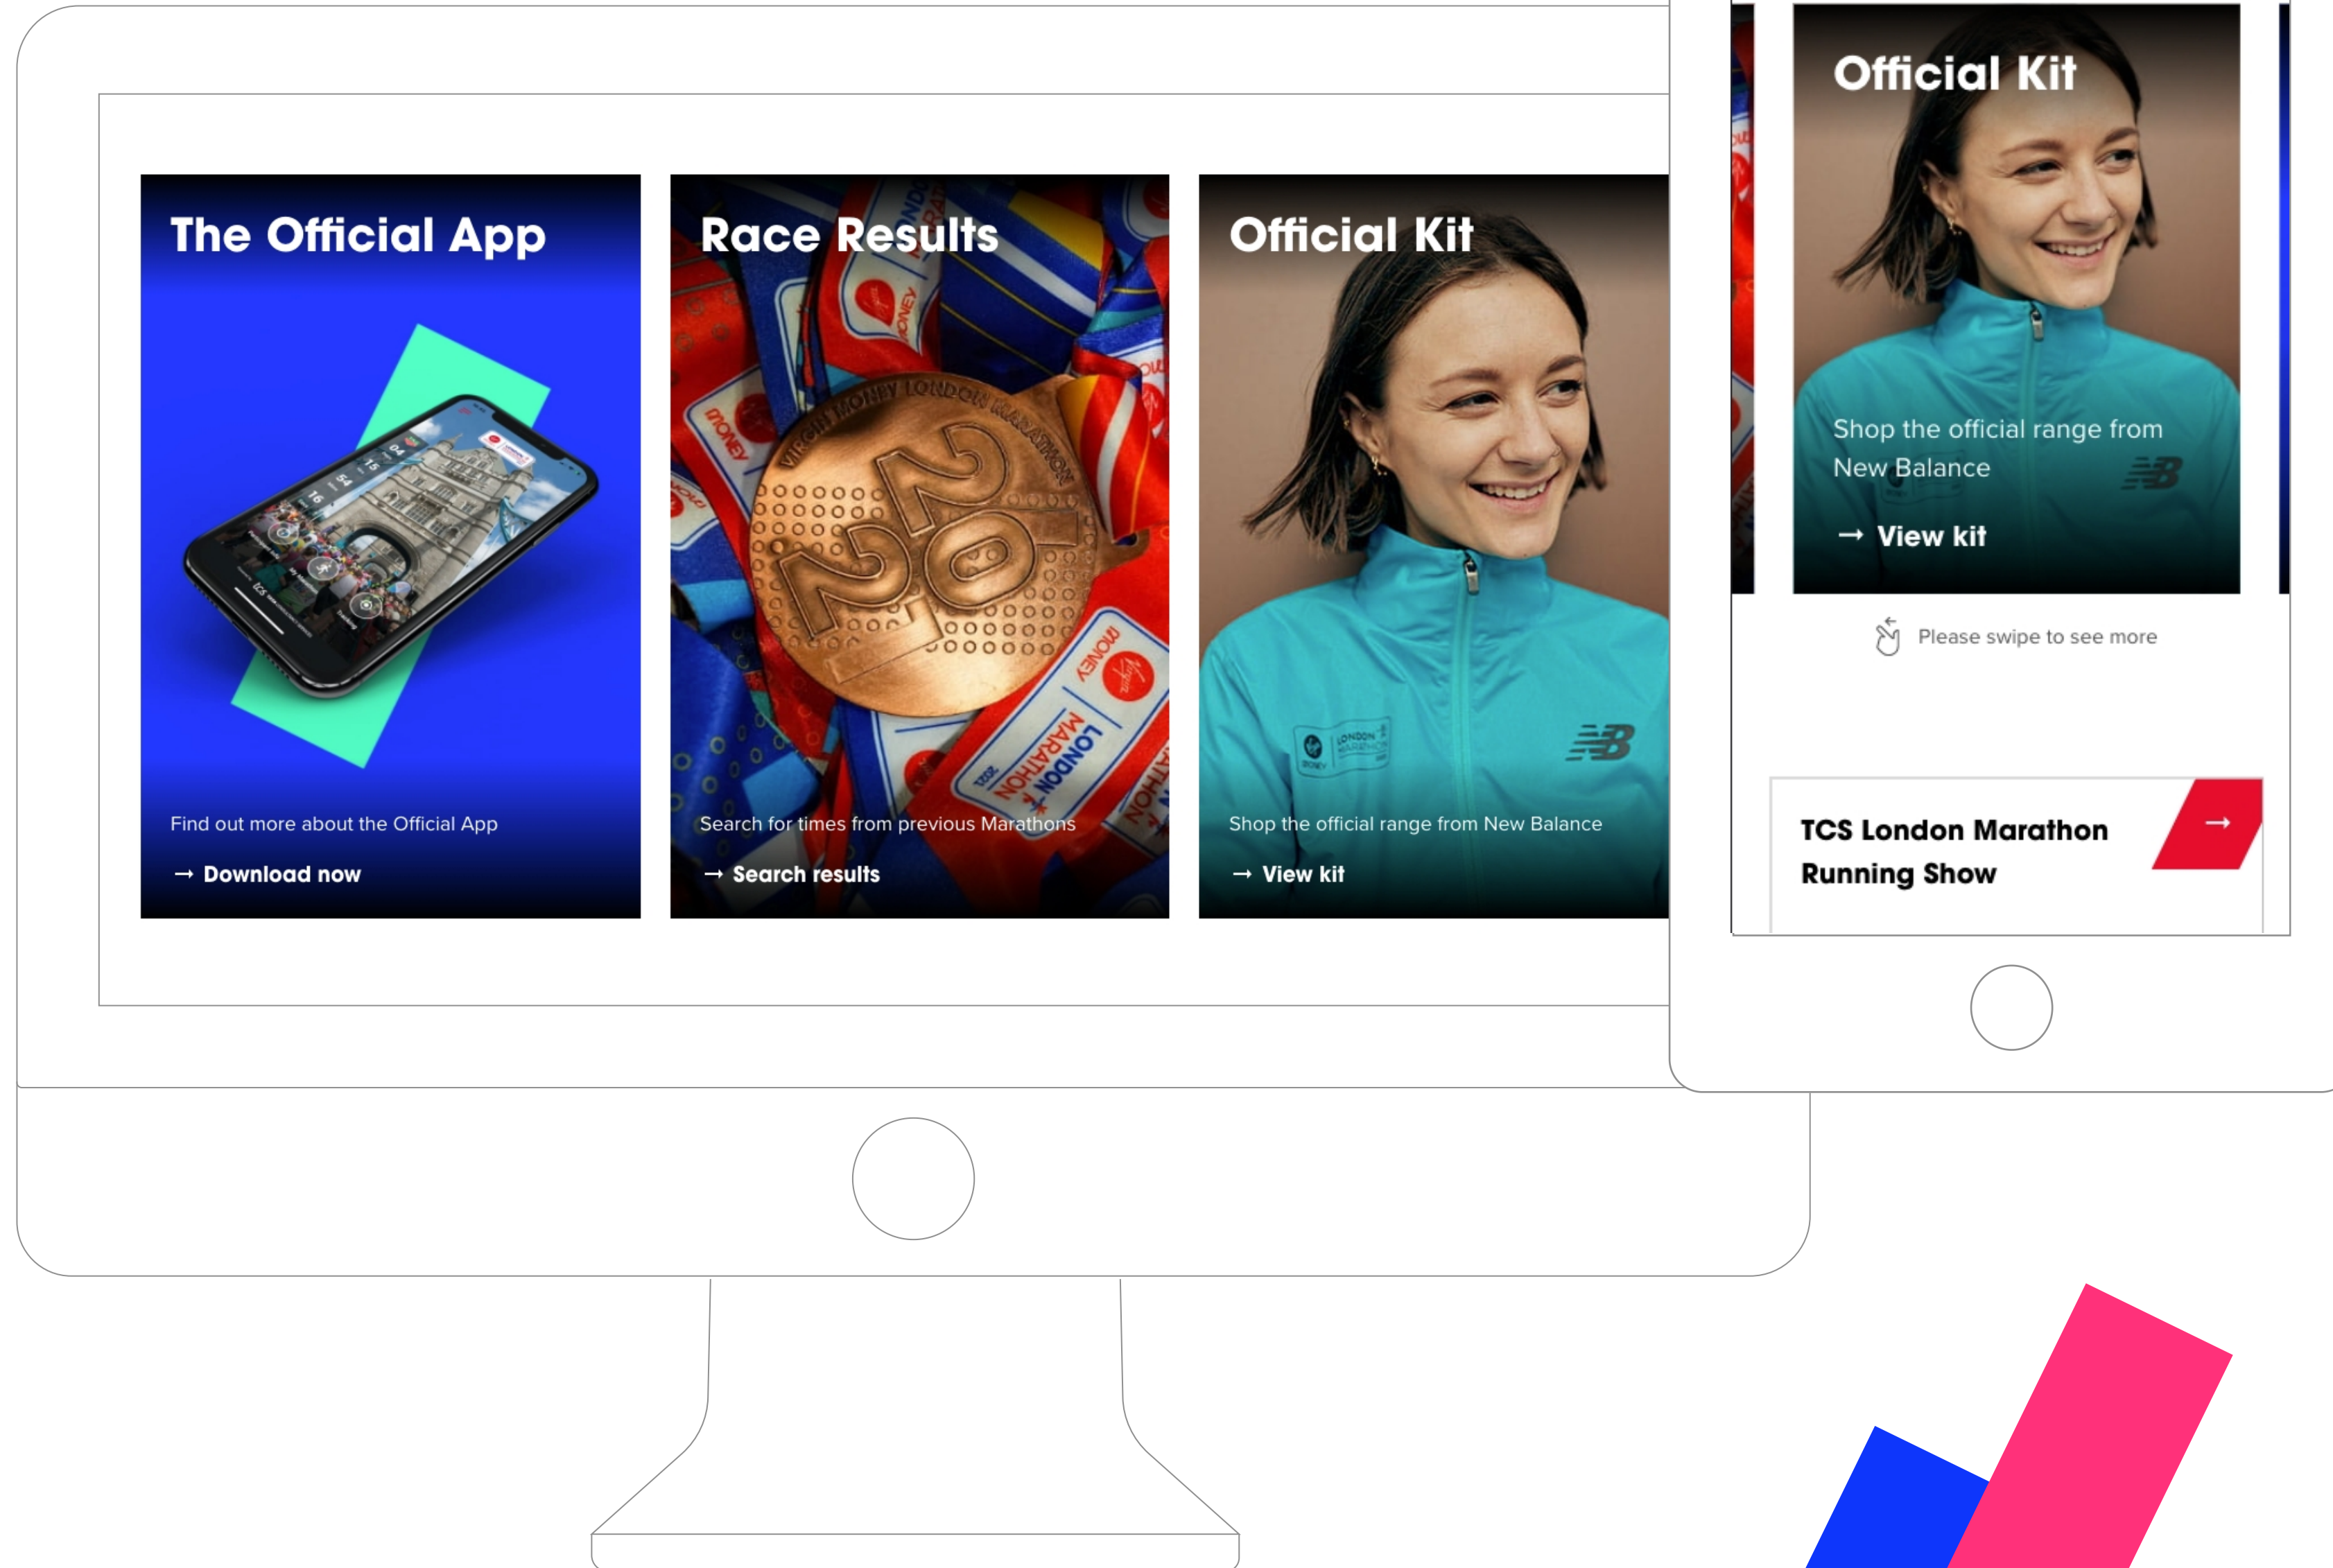

Visual card component

Specs

Title

Titles should be short and snappy

Max characters

30 characters max

Description

Card descriptions should be short and snappy

Max characters

40 characters max

Image

Size

400px x 596px

Advice

No overlaid text as this will be cropped across different devices

Link

What we need

URL for your component to link to