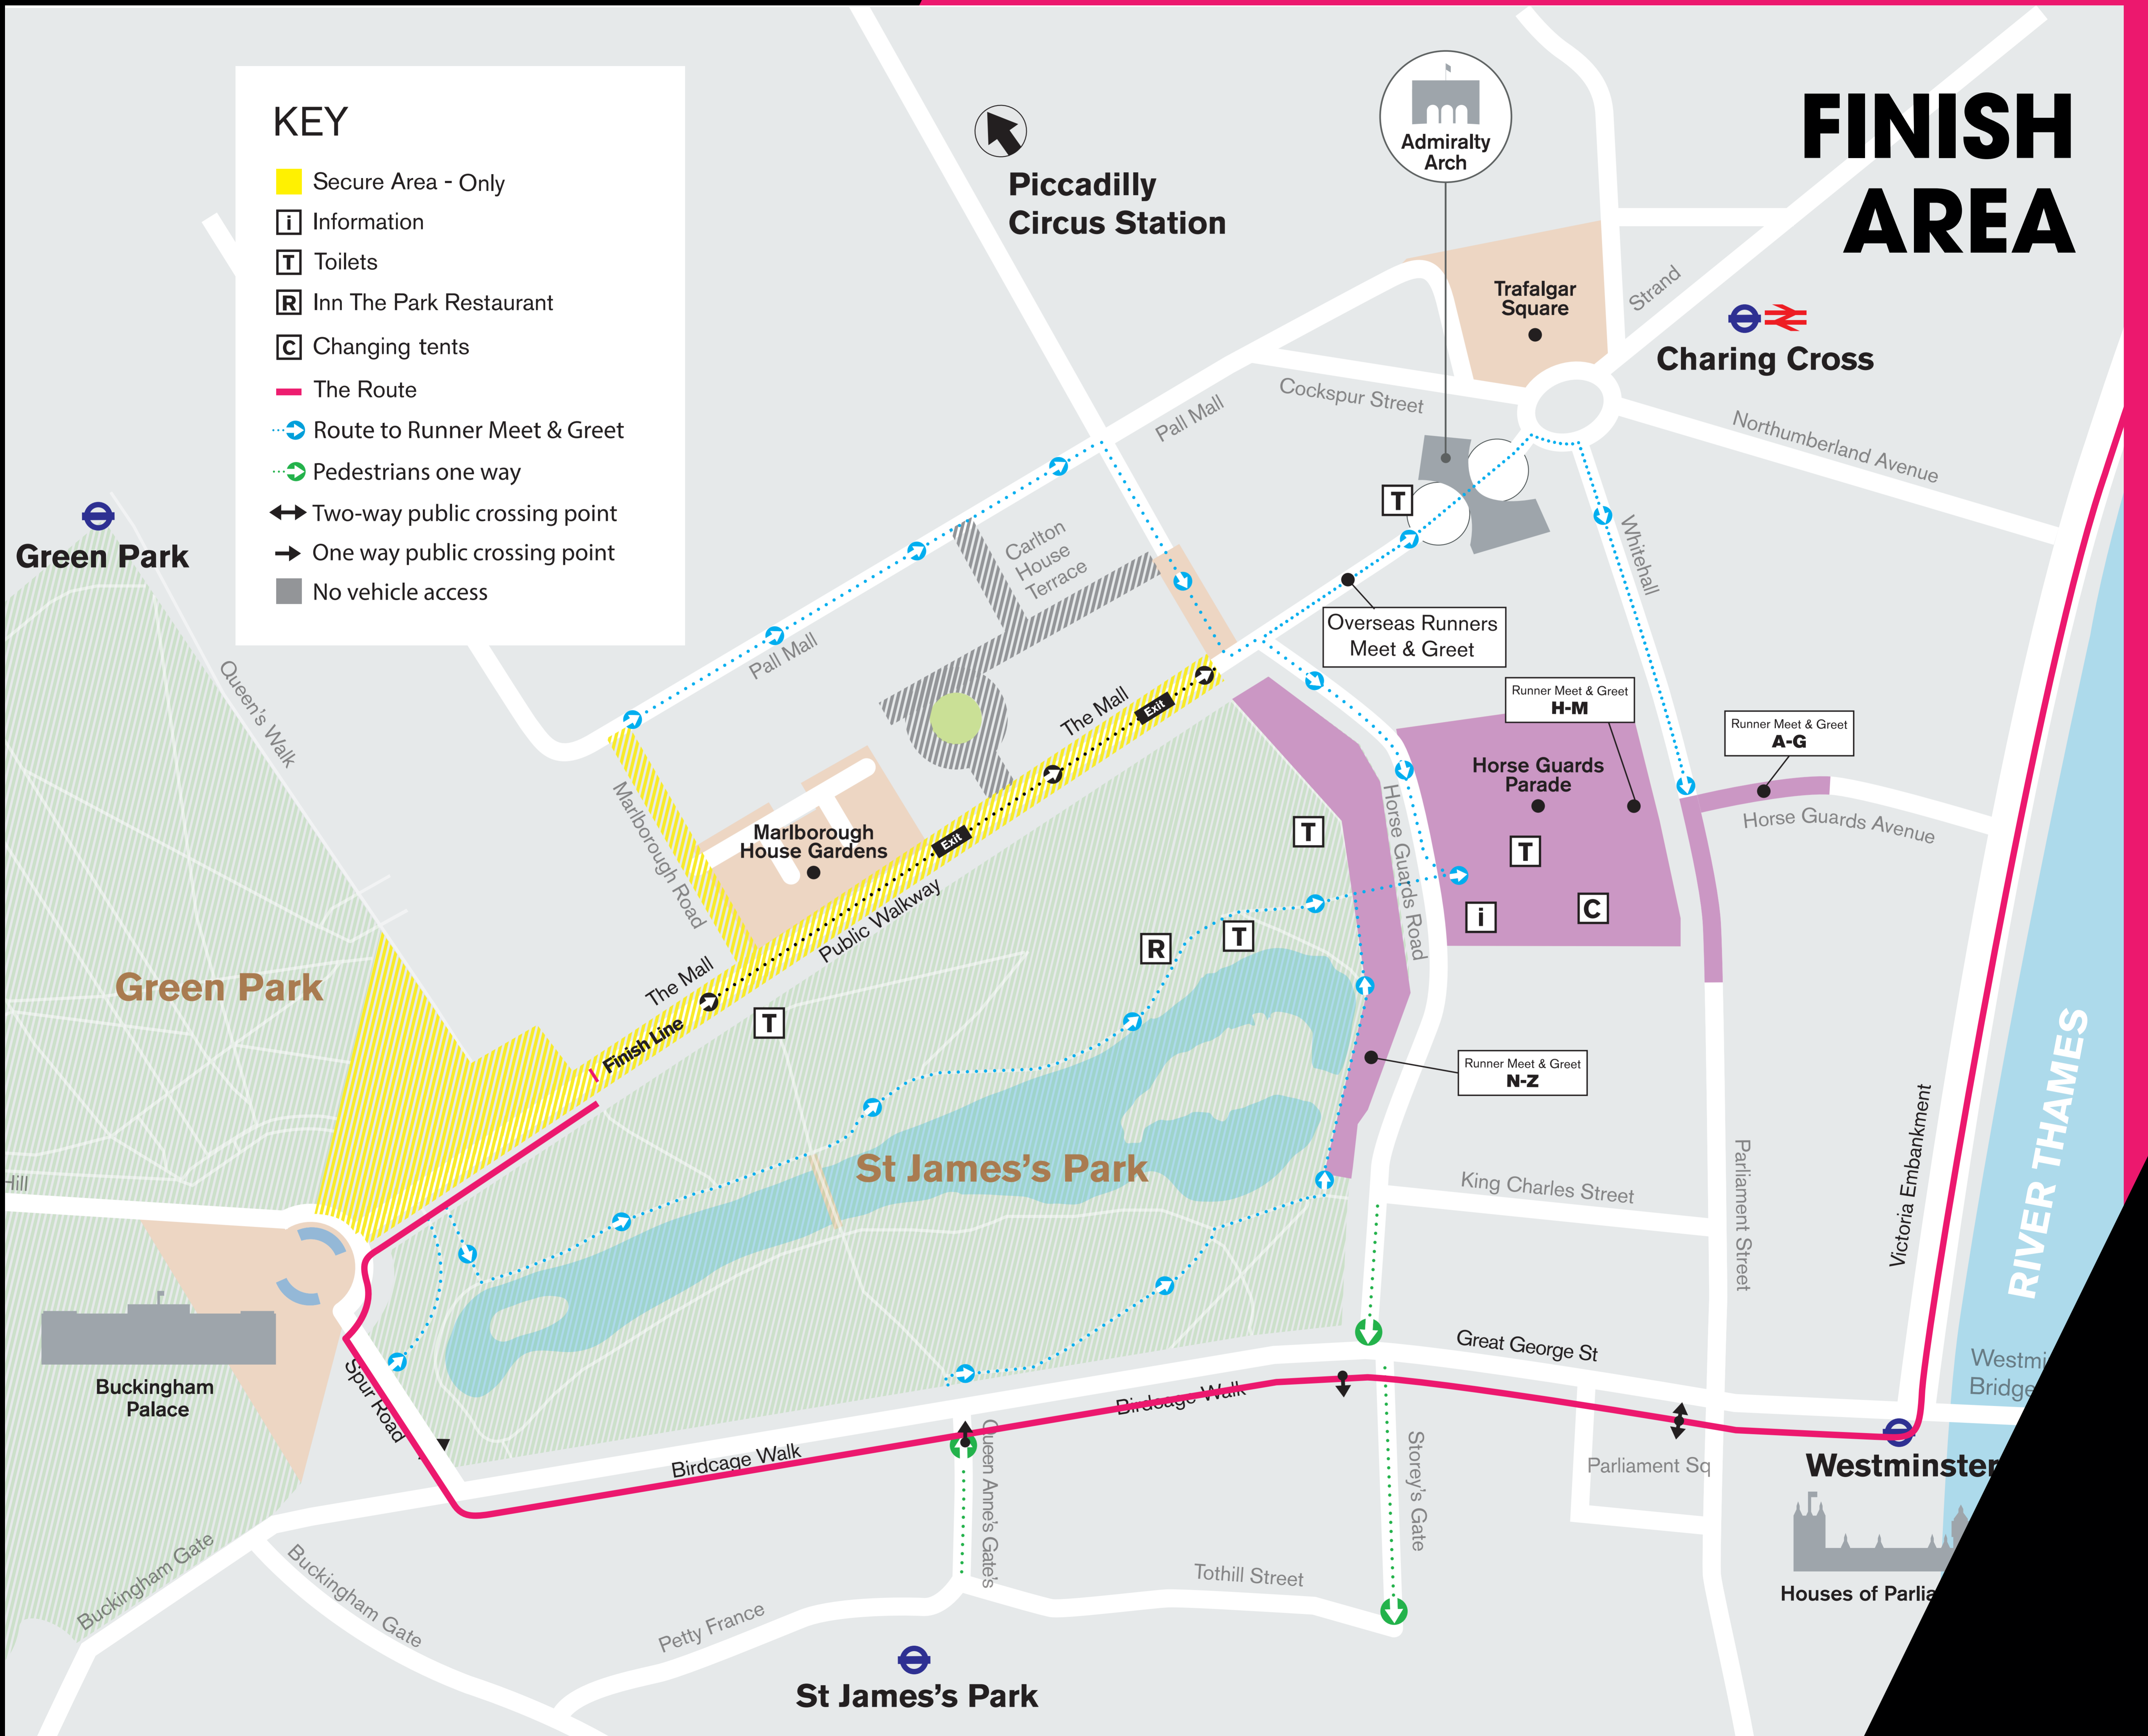

KEY

- Secure Area - Only
- i Information
- T Toilets
- R Inn The Park Restaurant
- C Changing tents
- The Route
- Route to Runner Meet & Greet
- Pedestrians one way
- ↔ Two-way public crossing point
- One way public crossing point
- No vehicle access

FINISH AREA