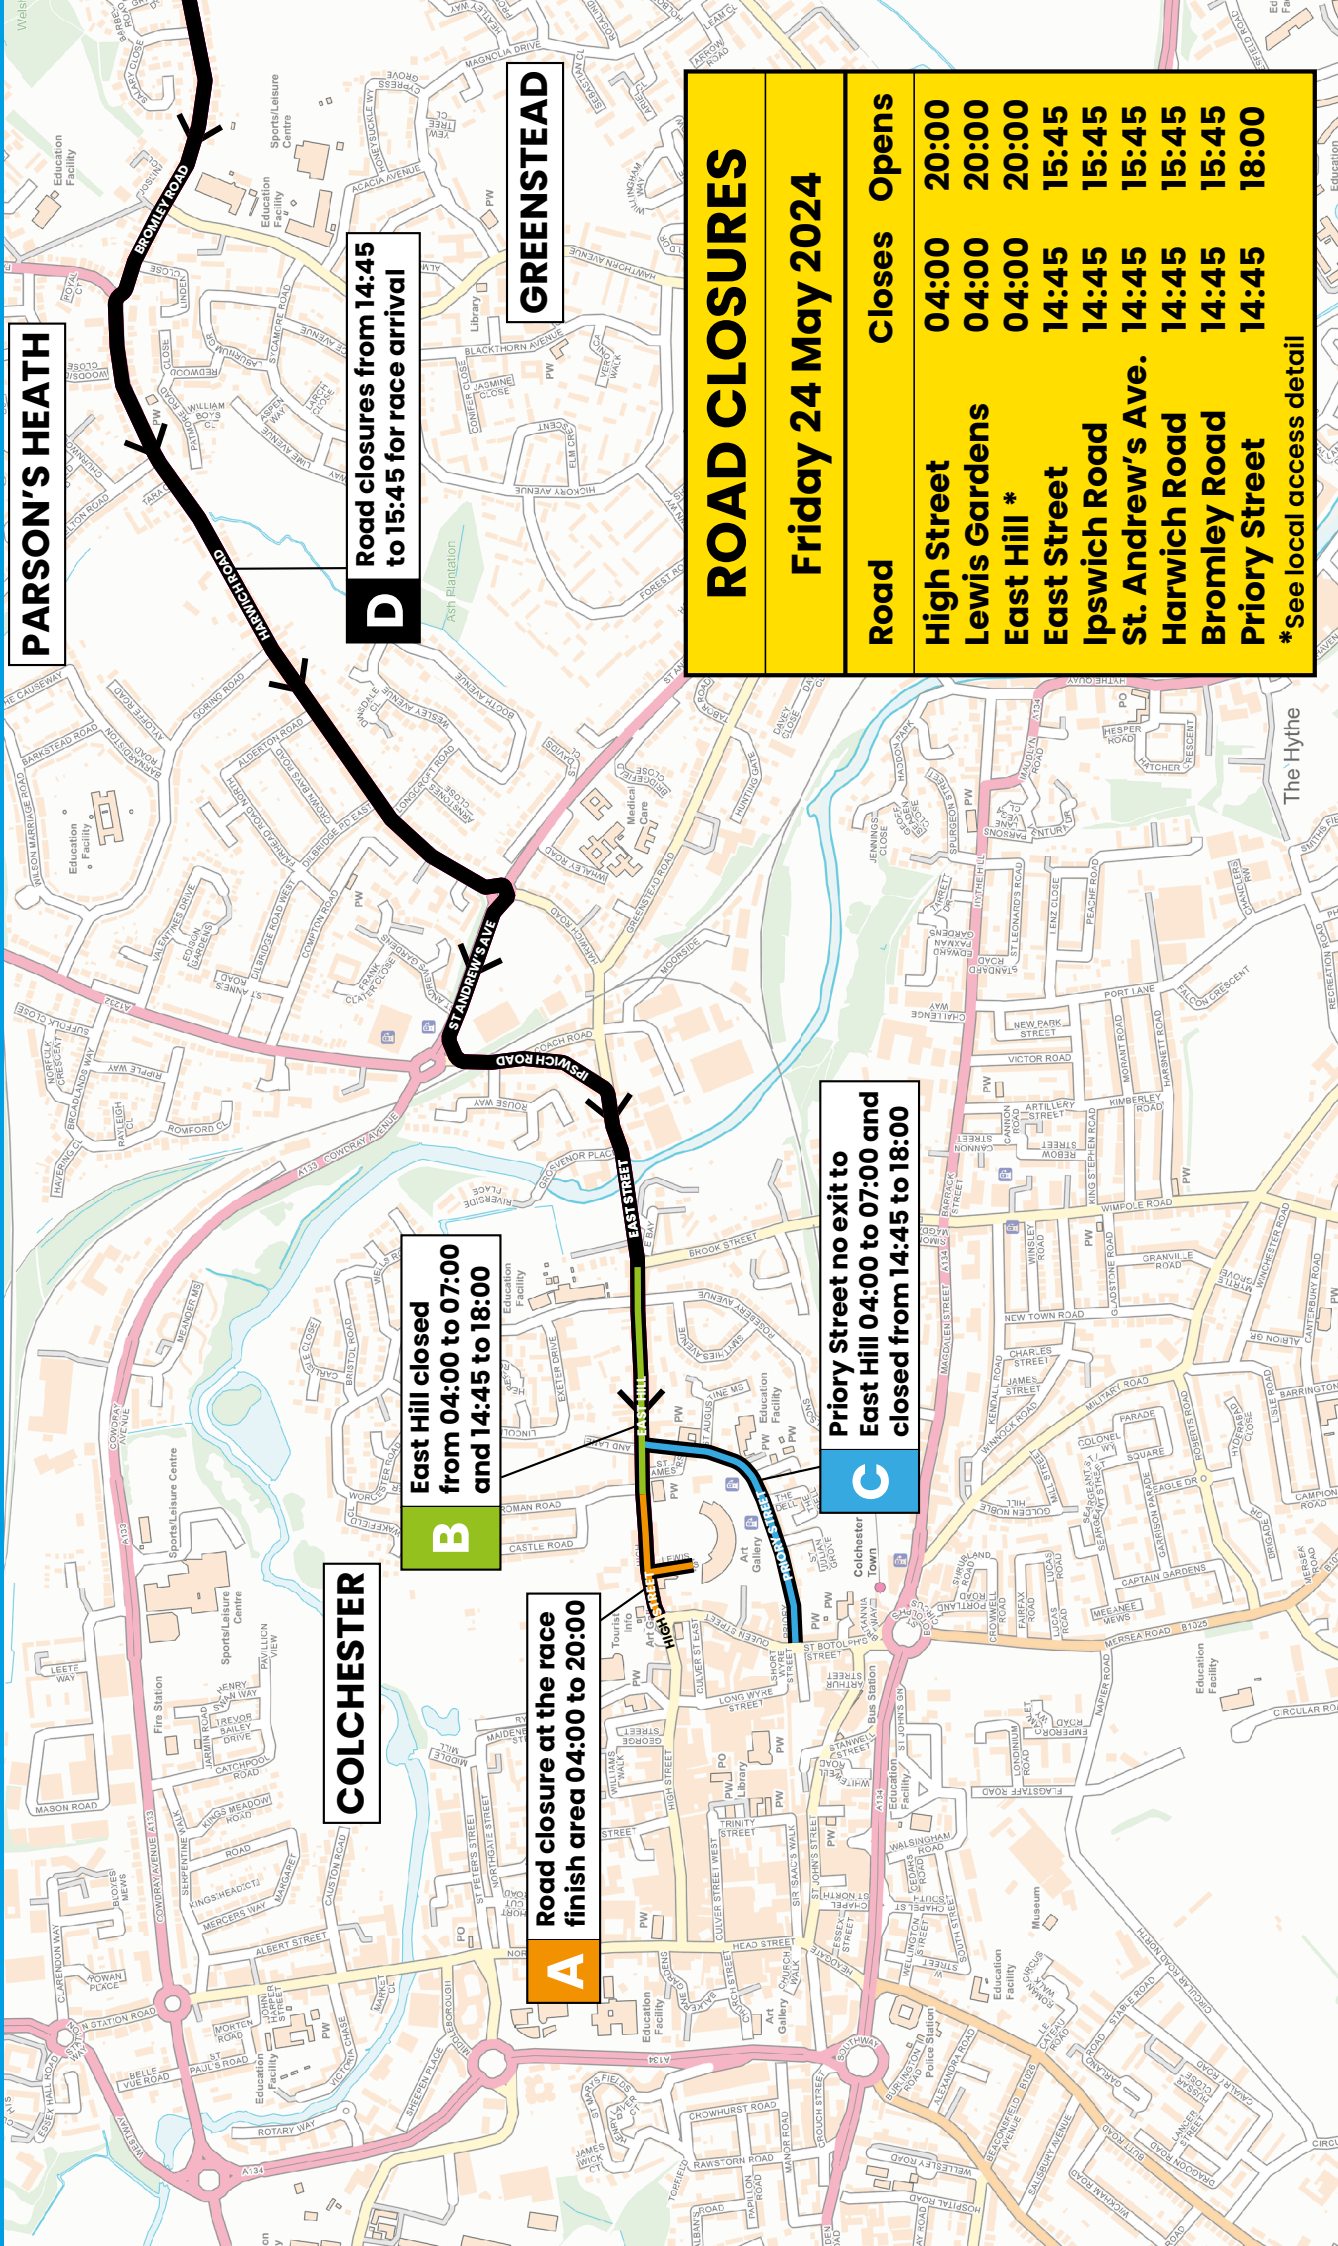

The opening stage of the 2024 race will start in Saffron Walden and travel east across the north of Essex before finishing in Colchester.

The race will finish on Colchester High Street and is predicted to do so between 15:00 and 15:30.

To prepare for the finish of the race, the High Street and East Hill, between Queen Street and Brook Street, will be closed from 04:00 to 20:00.

Local access will be managed on East Hill between Brook Street and Roman Road from 07:00 to 14:00 and from 18:00 to 20:00.

Road closures - Colchester Friday 24 May 2024

PARSON'S HEATH

COLCHESTER

GREENSTEAD

D Road closures from 14:45 to 15:45 for race arrival

B East Hill closed from 04:00 to 07:00 and 14:45 to 18:00

A Road closure at the race finish area 04:00 to 20:00

C Priory Street no exit to East Hill 04:00 to 07:00 and closed from 14:45 to 18:00

ROAD CLOSURES	
Friday 24 May 2024	
Road	Closes Opens
High Street	04:00 20:00
Lewis Gardens	04:00 20:00
East Hill *	04:00 20:00
East Street	14:45 15:45
Ipswich Road	14:45 15:45
St. Andrew's Ave.	14:45 15:45
Harwich Road	14:45 15:45
Bromley Road	14:45 15:45
Priory Street	14:45 18:00