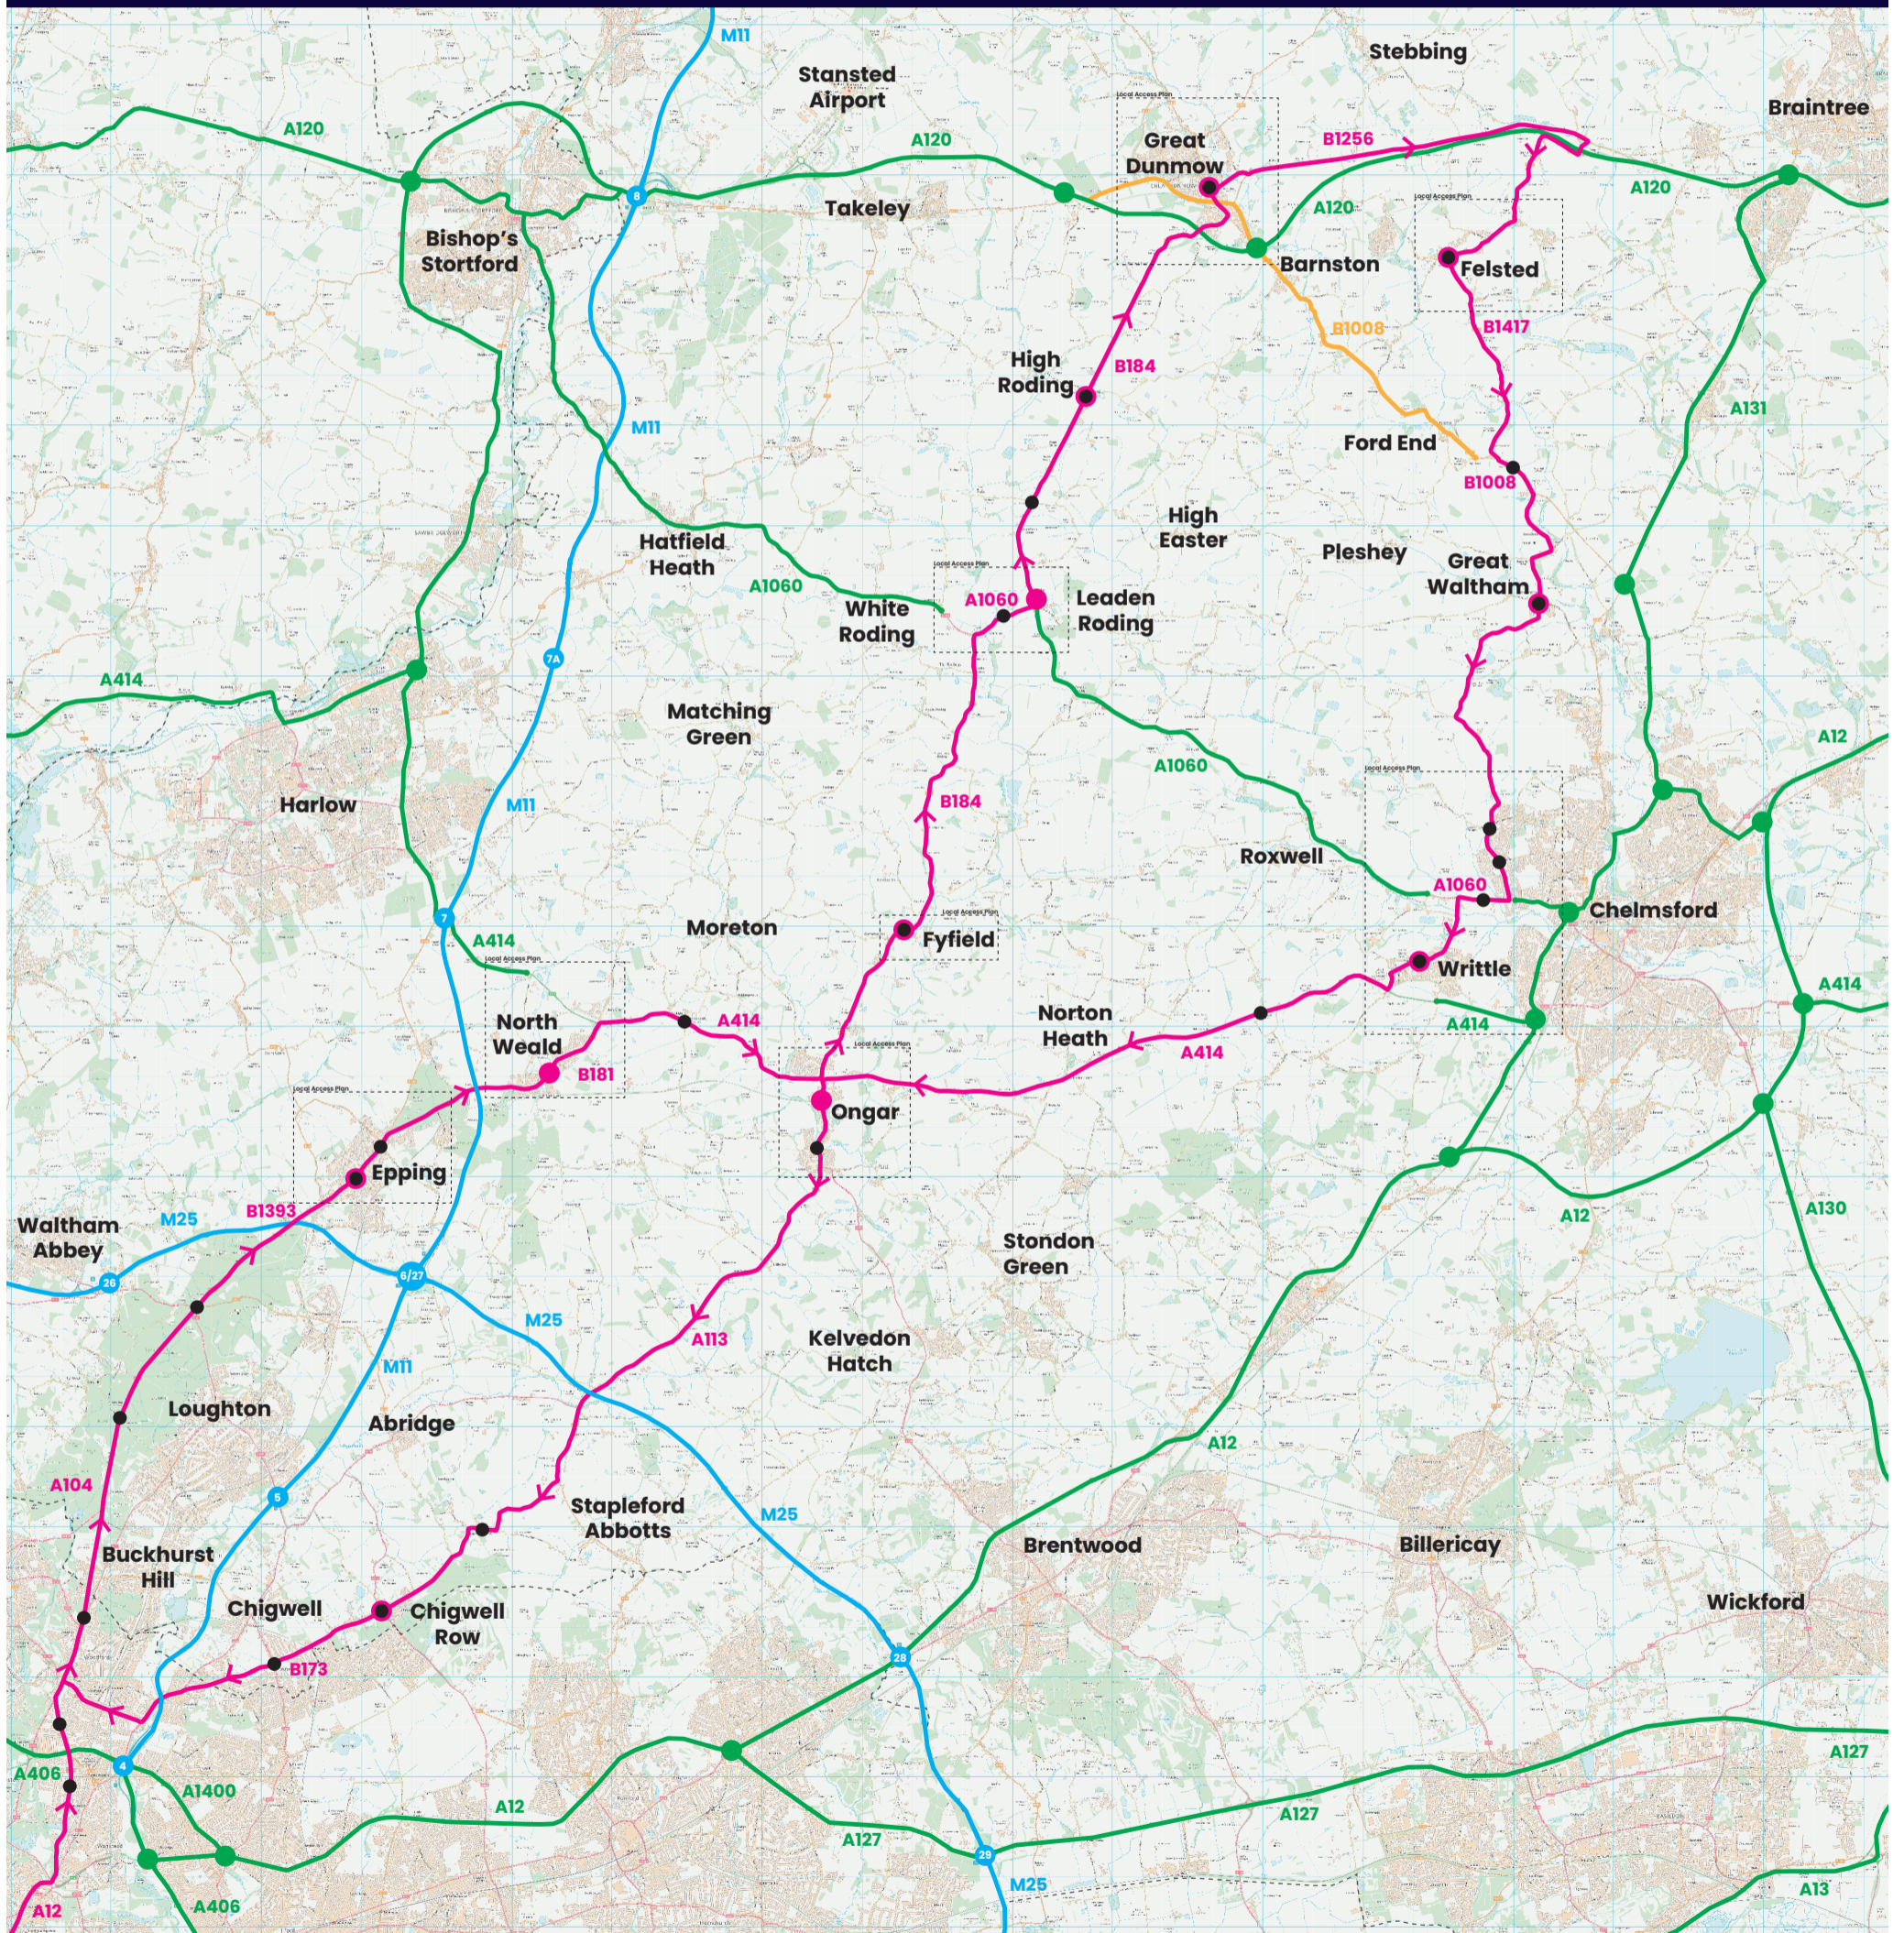

# RIDE LONDON ESSEX

## EVENT ROUTE ON SUNDAY 28 MAY 2023

### KEY

- EVENT ROUTE
- VEHICLE CROSSING POINT
- LOCAL ACCESS PLANS WILL BE AVAILABLE
- TOWN OR VILLAGE ON THE ROUTE
- DIRECTION OF TRAVEL