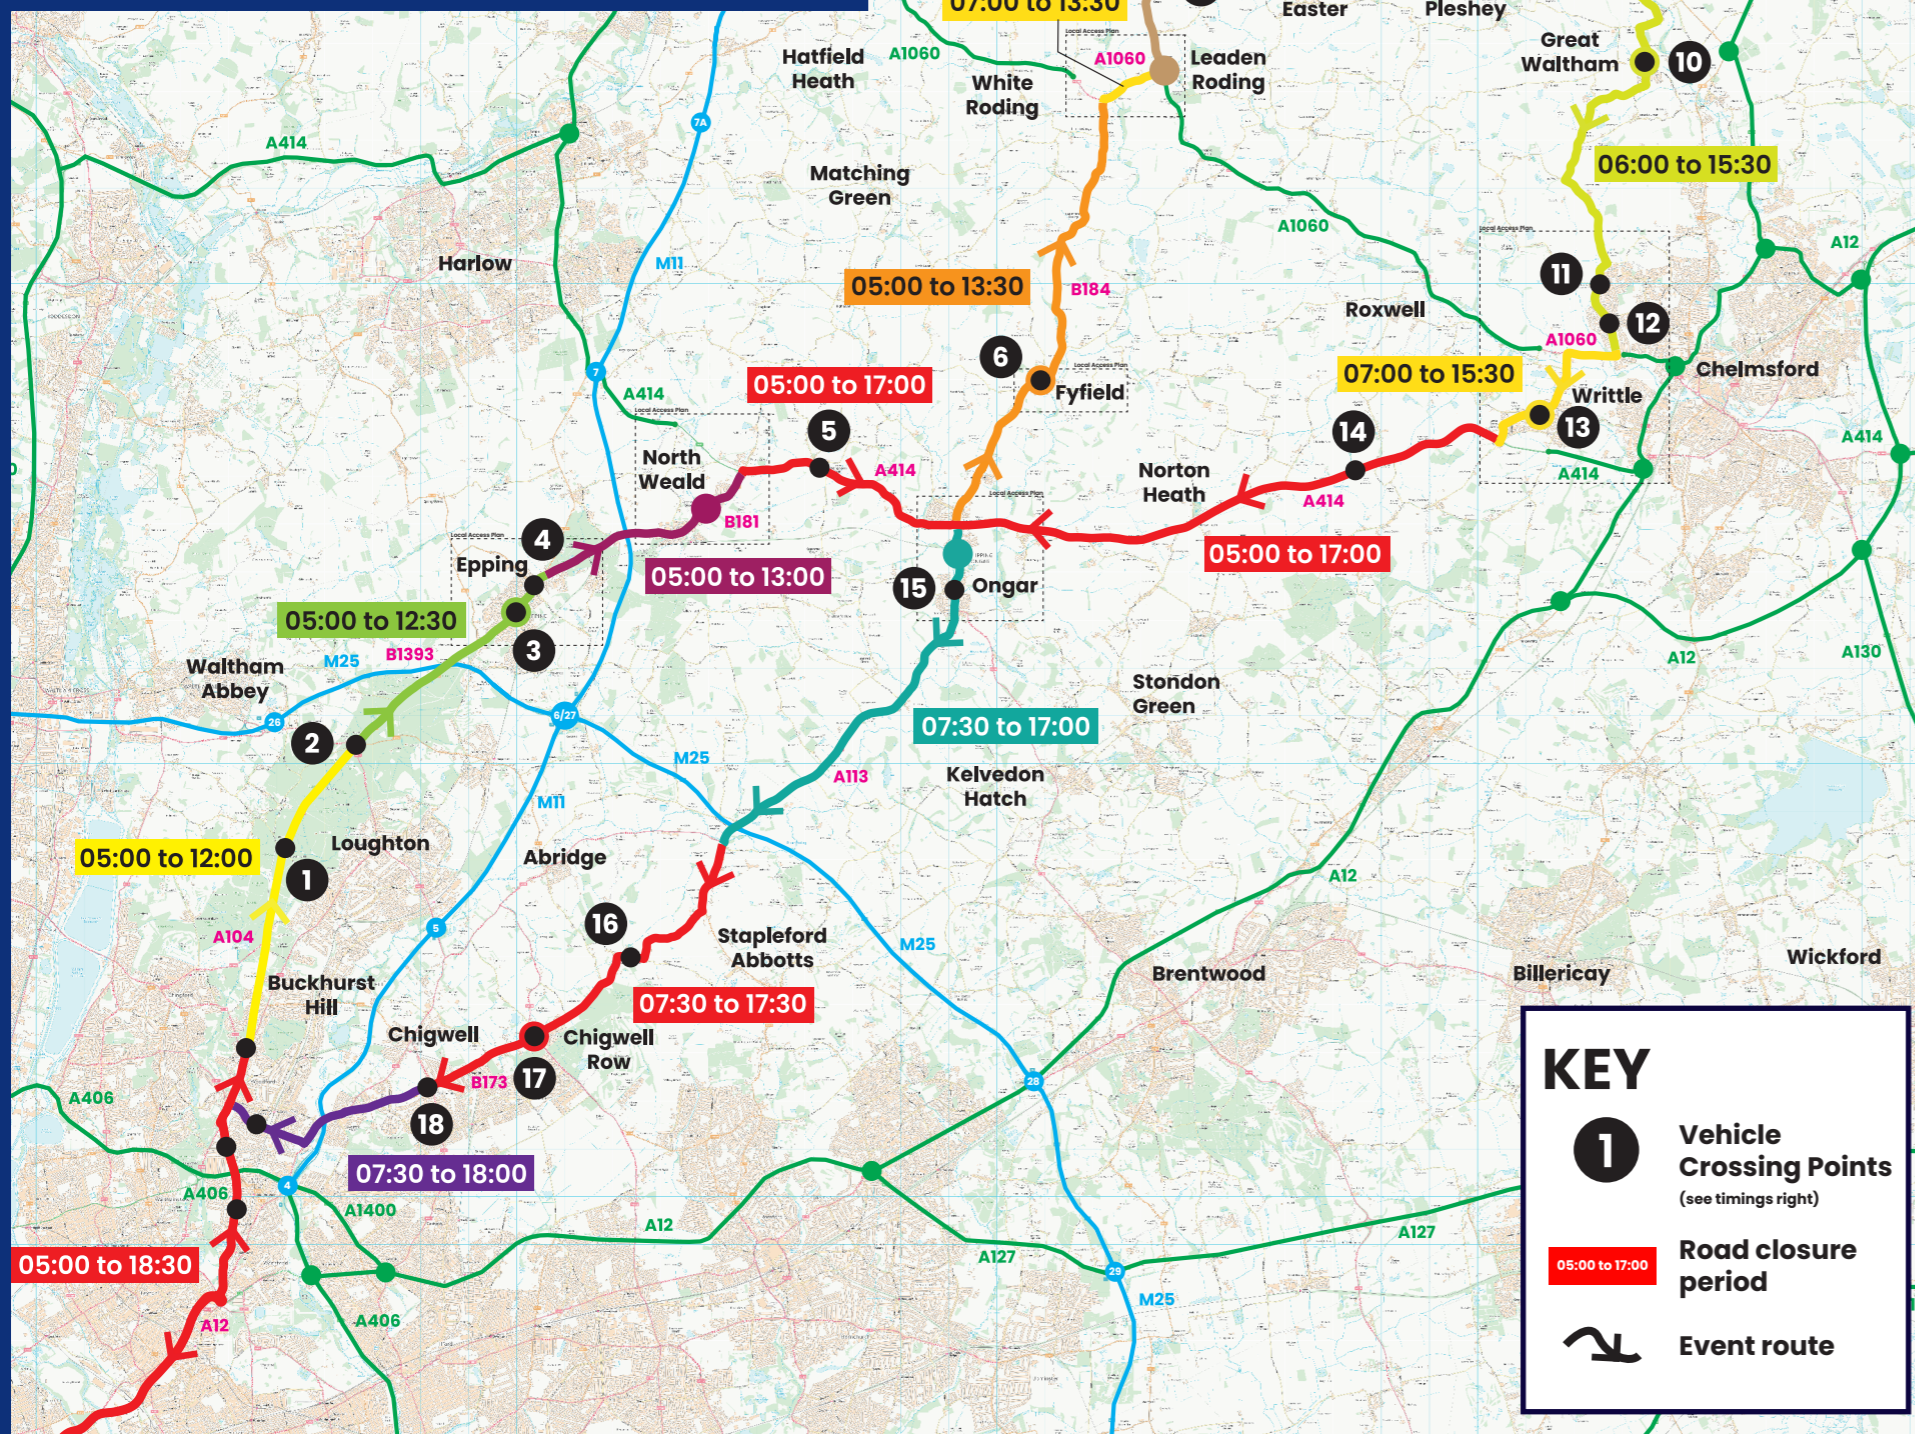

ESSEX ROAD CLOSURE INFORMATION

SUNDAY 28 MAY 2023

ESSEX VEHICLE CROSSING POINTS

Vehicles will be able to cross the Ford RideLondon route via the crossing points outside of the times stated below

Vehicle Crossing Point	Location	Crossing	Access Roads	Vehicle Crossing Point closed
1	Epping Forest	Epping New Road	Earl's Path/ Cross Roads	Access all day
2	Epping Forest	Epping New Road	Jacks Hill/ Golding's Hill	Access all day Westbound only
3	Epping	Epping High Street	St Johns Road/ Station Road	06:45 to 12:00
4	Epping	Epping High Street	Stonards Hill/ Lindsey Street	06:45 to 12:00
5	Bobbingworth	A414	Blake Hall Road/ Lower Bobbingworth Green	07:00 to 12:25
6	Fyfield	B184	Queen Street/ Moreton Road	07:05 to 12:40
7	Roundbush Green	B184	Broad Bridge Road/ Keeres Green	07:25 to 13:15
8	High Roding	B184	Canfield Road/ Rands Road	07:25 to 13:30
9	Felsted	Braintree Road	Stebbing Road/ Station Road	07:50 to 14:25
10	Great Waltham	The Village	Barrack Lane/ Chelmsford Road	08:05 to 14:45
11	Melbourne	Chignal Road	Mashbury Road/ Copperfield Road	08:15 to 15:10
12	Chelmsford	Chignal Road	Trent Road/ Melbourne Avenue	08:10 to 15:10
13	Writtle	Ongar Road	East View/East View	08:20 to 15:30
14	Cooksmill Green	Ongar Road	Cooksmill Green/ Wyse's Road	08:25 to 15:35
15	Ongar	Coopers Hill	The Borough/Longfields /Brentwood Road	08:45 to 16:10
16	Lambourne End	Manor Road	New Road/ Bournebridge Lane	09:00 to 16:45
17	Chigwell Row	Lambourne Road	Romford Road/ Gravle Lane	Access all day
18	Grange Hill	Manor Road	Fencepiece Road/ Hainault Road	Access all day